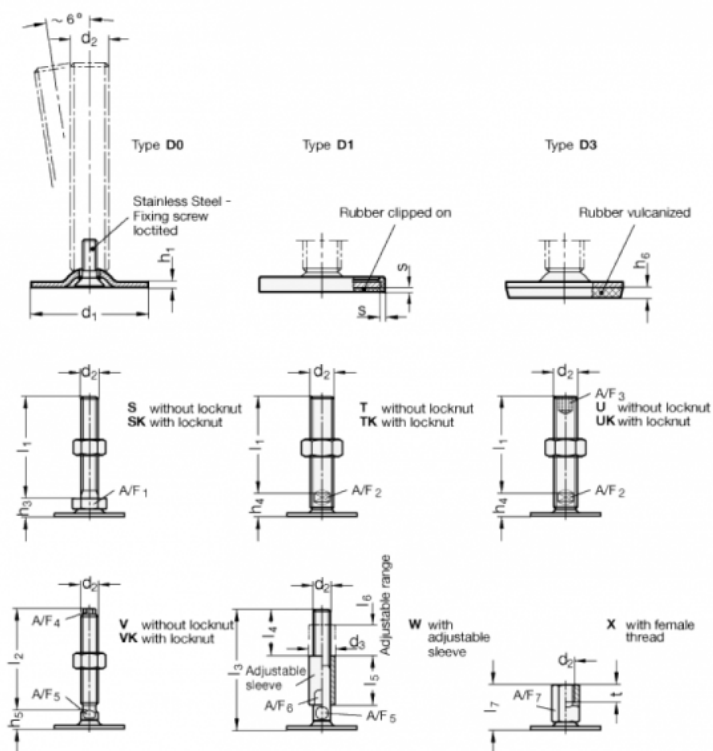

Article number: 204180M24150D0TK
 Description: E+G levelling foot
 GN 41-80-M24-150-D0-TK
 Note: TK With nut, Wrench flat at the bottom

Measures

- A/F2 = 19
- d1 = 80
- d2 = M24
- h1 = 3
- h4 = 21
- h6 =
- l1 = 150
- s =